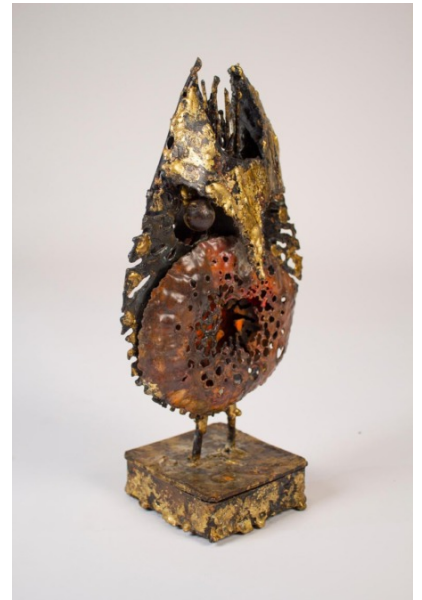

**JAMES BEARDEN BRUTALIST OWL  
SCULPTURE WITH STASH BOX IN  
BASE "ANIMALS SERIES"**

**\$2,800**

---

**SKU: N/A**

**Categories: [Sculpture](#)**

**GALLERY IMAGES**

## PRODUCT DESCRIPTION

Amazing brutalist owl sculpture with felt-lined stash box hidden in the base by renowned Iowa abstract artist James Anthony Bearden from his Animal Series.

We also have the larger Owl pictured available in a separate listing.