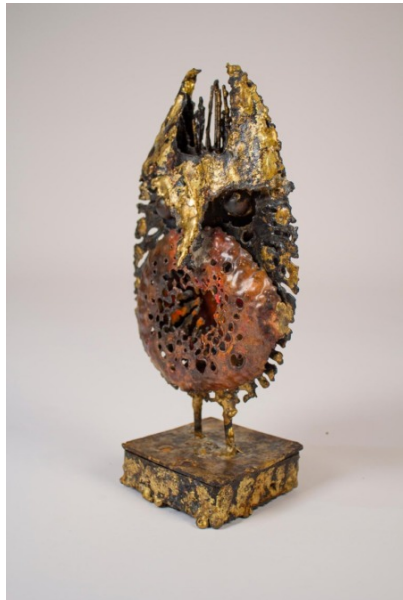

**JAMES BEARDEN BRUTALIST OWL  
SCULPTURE WITH STASH BOX IN  
BASE "ANIMALS SERIES"**

**\$2,800**

---

**SKU: N/A**

**Categories: [Sculpture](#)**

**GALLERY IMAGES**

## PRODUCT DESCRIPTION

Amazing brutalist owl sculpture with felt-lined stash box hidden in the base by renowned Iowa abstract artist James Anthony Bearden from his Animal Series.

We also have the larger Owl pictured available in a separate listing.