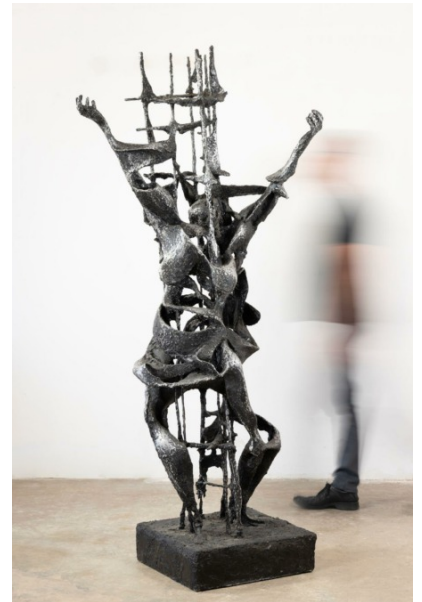

**BERT SCHWARTZ BRUTALIST
SCULPTURE "PROMETHEUS AND
PANDORA" IN ALUMINUM & STEEL**

\$12,500

SKU: N/A

Categories: [Sculpture](#)

GALLERY IMAGES

PRODUCT DESCRIPTION

Brutalist abstract sculpture in steel and aluminum by renowned Israeli sculptor Bert Schwartz titled "Prometheus and Pandora".

The sculpture was exhibited at the Brooklyn museum in NY, the National Academy of fine art, The Jewish Museum, and the Riverside Museum among others. The artist's work is in many important public and private collections.