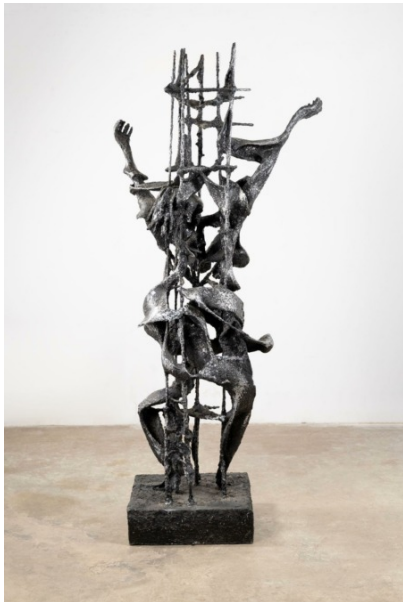

**BERT SCHWARTZ BRUTALIST
SCULPTURE "PROMETHEUS AND
PANDORA" IN ALUMINUM & STEEL**

\$12,500

SKU: N/A

Categories: [Sculpture](#)

GALLERY IMAGES

PRODUCT DESCRIPTION

Brutalist abstract sculpture in steel and aluminum by renowned Israeli sculptor Bert Schwartz titled "Prometheus and Pandora".

The sculpture was exhibited at the Brooklyn museum in NY, the National Academy of fine art, The Jewish Museum, and the Riverside Museum among others. The artist's work is in many important public and private collections.