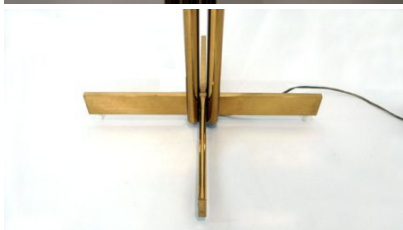

**BRONZE AND ALABASTER CASELLA  
FLOOR LAMP, 1970S**

**\$4,800**

---

**SKU:** 125

**Categories:** [Floors Lamps](#)

**GALLERY IMAGES**

## PRODUCT DESCRIPTION

Beautiful floor lamp constructed with solid brass rods with alabaster shade on solid brass X-base. Lamp is in excellent original condition with the original shade.