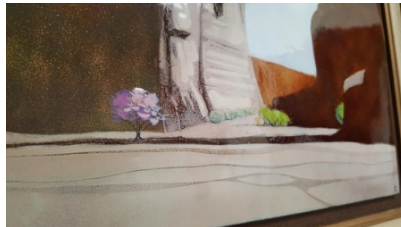

**'CANYON DE CHELLY' ENAMEL BY
IRWIN WHITAKER**

\$12,500

SKU: N/A

Categories: [Fine Art](#)

GALLERY IMAGES

PRODUCT DESCRIPTION

Irwin Whitaker 'Canyon De Chelly' mid-century modern enamel, 1960s.

Signed 'Canyon De Chelly' mid-century modern enamel on copper by Irwin Whitaker. Irwin Whitaker - Oklahoma-born artist who was prolific in California, Taos, Austin, and Michigan.

circa 1960's

Excellent original condition, wear consistent with age & use.

Enamel measures 16.25" W x 12.25" H, frame measures 19.5" H x 23.5" W

We have several of his works available.