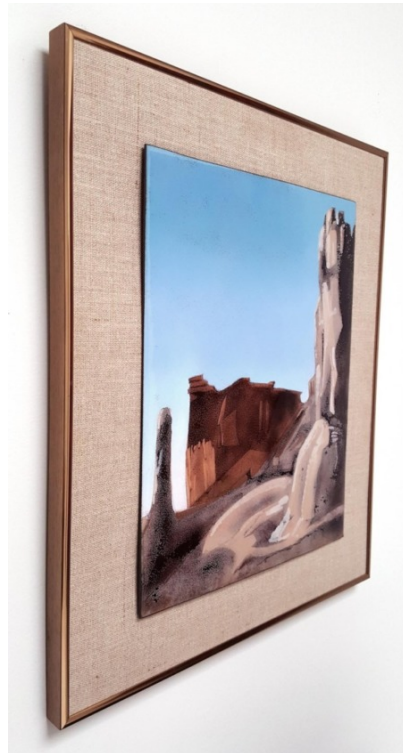

'CAPITOL REEF' ENAMEL BY IRWIN WHITAKER

\$8,800

SKU: N/A

Categories: [Fine Art](#)

GALLERY IMAGES

PRODUCT DESCRIPTION

"Capitol Reef" by Irwin Whitaker from the series 'Canyons, Arches & Gorges' enamel on copper, 1985.
. Irwin Whitaker - Oklahoma-born artist who was prolific in California, Taos, Austin, and Michigan.

Excellent original condition, wear consistent with age & use.

Enamel measures: 14" H x 11" W, frame measures: 19.25" H x 16.25" W

We have several of his works available.