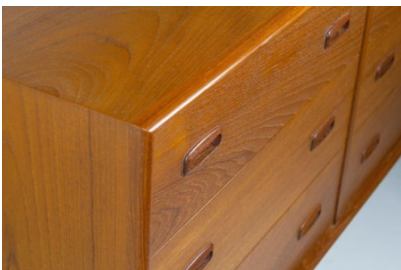

**DANISH MODERN 9 DRAWER  
DRESSERS IN TEAK WITH OAK  
INTERIORS 1960S, PAIR**

---

**SKU:** N/A

**Categories:** [SOLD](#)

**GALLERY IMAGES**

## PRODUCT DESCRIPTION

A mid-century modern pair of Danish Modern 9 drawer dressers in teak with oak interiors.

---

A rare mid-century modern matching pair of Danish Modern 9 Drawer dressers with Oak Interiors Attributed to Borge Mogensen 1960s. Exceptionally well crafted with oak interiors with butterfly joinery.

Good condition, wear consistent with age and use. Light wear from normal use.