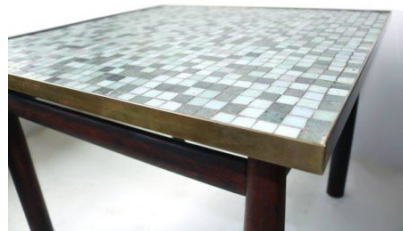

**EDWARD WORMLEY ROSEWOOD  
OCCASIONAL TABLE FOR DUNBAR  
WITH MURANO GLASS TILE TOP**

**\$8,000**

---

**SKU:** 436

**Categories:** [Side/End Tables](#)

**GALLERY IMAGES**

## PRODUCT DESCRIPTION

Rare Edward Wormley for Dunbar solid Brazilian rosewood occasional table with Murano Glass tile top. Retains green rectangular Dunbar metal label.