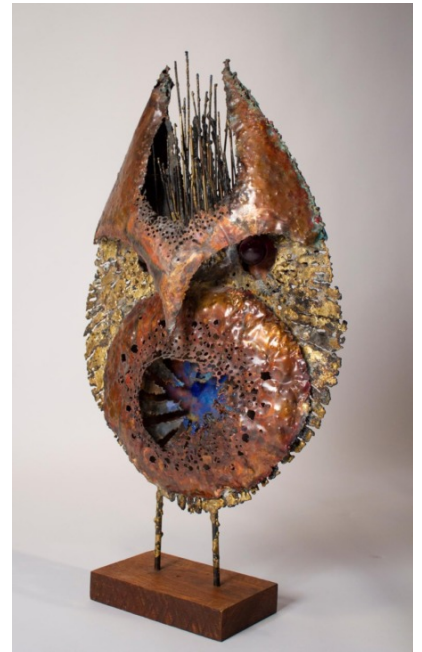

**JAMES BEARDEN LARGE SCALE
BRUTALIST OWL SCULPTURE FROM
HIS "ANIMAL SERIES"**

\$6,800

SKU: N/A

Categories: [Sculpture](#)

GALLERY IMAGES

PRODUCT DESCRIPTION

Amazing large-scale brutalist owl sculpture with glass eyes and beautiful enamel coloration by renowned Iowa abstract artist James Anthony Bearden from his Animal Series.

We also have the smaller Owl pictured available in a separate listing.

We have giraffes and a cat as well.

circa 2010.