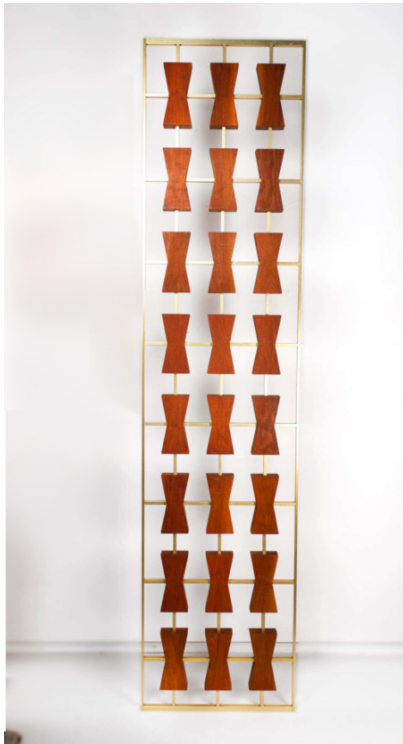

**LARGE SCALE 1960S CUSTOM
WALNUT AND GOLD ANODIZED
ALUMINUM ARCHITECTURAL SCREEN**

\$8,400

SKU: N/A

Categories: [Screen](#)

GALLERY IMAGES

PRODUCT DESCRIPTION

This one of a kind Mid-Century Modern screen was custom made in the 1960s for a commercial structure in East Texas. It was part of the architect's original design for the interior. It was mounted floor to ceiling in the entry space as a decorative element. It is in excellent original condition and would be an amazing in the right environment. The solid walnut bowties and the anodized gold frame are an absolutely stunning example of Classic Mid-Century Modernism. It could be hung horizontally as well or perhaps even suspended from the ceiling.

Circa 1960.

Normal wear. Some superficial nicks and scratches.