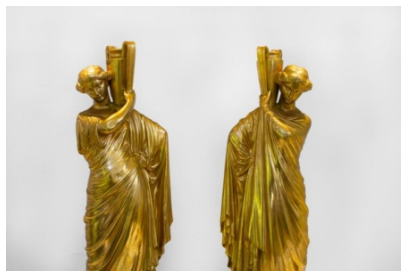

**NEOCLASSICAL ROMANESQUE  
BRONZE FEMALE FORM SCULPTURES  
WITH MARBLE BASES**

**\$2,800**

---

**SKU:** N/A

**Categories:** [Sculpture](#)

**GALLERY IMAGES**

## PRODUCT DESCRIPTION

A beautiful pair of antique golden cast bronze roman women on newly fabricated marble bases. They are hollow and the water jugs are open so they can be used to display an arrangement without water.

Very good original condition.

circa 1950s