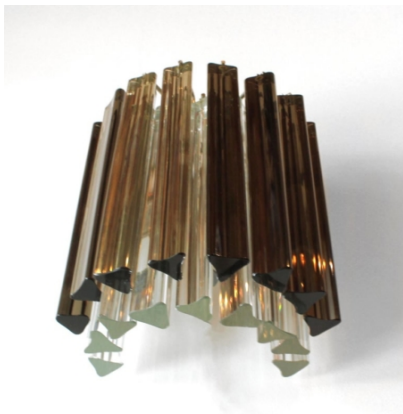

**PAIR OF VINTAGE CAMER GLASS
SCONCES**

\$2,400

SKU: N/A

Categories: [Lighting](#), [Sconces & Wall
Lamps](#)

GALLERY IMAGES

PRODUCT DESCRIPTION

Pair of vintage smoked glass trihedron Camer sconces from the 1960s with brass back plate. Pair of vintage smoked glass trihedron Camer sconces from the 1960s with brass back plate.