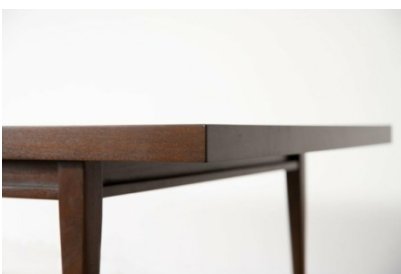

**PAUL MCCOBB IRWIN COLLECTION
MAHOGANY DINING TABLE FOR
CALVIN, 1950S**

\$8,800

SKU: N/A

Categories: [Dining Tables](#), [Tables](#)

GALLERY IMAGES

PRODUCT DESCRIPTION

Mid-Century Modern Mahogany dining table conceived by world renowned interior designer Paul McCobb and produced by Calvin for the "Irwin Collection" which was introduced in 1952.

This table has two 15" leaves and will extend from 72" with no leaves to 87" with one leaf all the way to 102" with both extensions in place.

Refinished. We opted to leave the original patina on the solid brass stretcher but it could easily be polished upon buyers request.