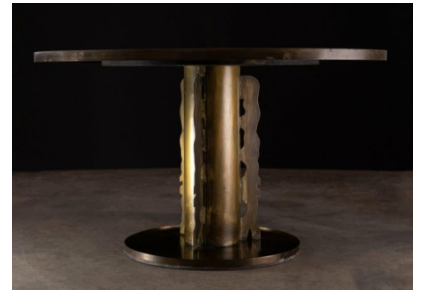

**SOLD- PHILIP AND KELVIN LAVERNE  
DINING TABLE "ETRUSCAN ROUND"  
BRONZE & PEWTER, 1960S**

---

**SKU:** N/A

**Categories:** [SOLD](#)

**GALLERY IMAGES**

### PRODUCT DESCRIPTION

Etruscan dining or game table designed by Philip and Kelvin Laverne. Bronze forms embedded in pewter create a pattern reminiscent of ancient Etruscan artistry. The bronze pedestal is embellished with sculptured abstract forms adhering to the column of the base.

This 48" example was the largest diameter available at the time of production. It has been very well preserved and is signed on the base.

literature: The Art of Philip LaVerne: Sculpture II, Bronze and Pewter Tables, studio catalog, pg. 28 illustrates this model.

Very well preserved. All original, some spots to the base and light surface scratches to clear lacquer finish.