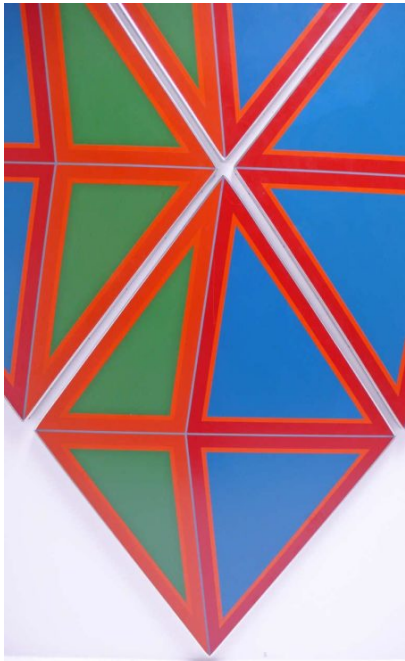

**DORIS LEEPER PAINTING**

**\$22,000**

---

**SKU:** 169

**Categories:** [Paintings](#)

**GALLERY IMAGES**

### **PRODUCT DESCRIPTION**

Spectacular, huge painting in 4 panels. Acrylic on board. Doris Marie Leeper (1929 - 2000) was a sculptor and painter from New Smyrna Beach, Florida. She was inducted into the Florida Artists Hall of Fame in 1999. She was instrumental in the creation of the Canaveral National Seashore in 1975. She was a key player in the creation of the Atlantic Center for the Arts in 1982.