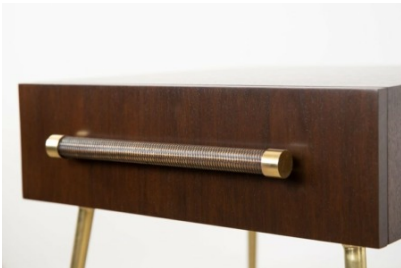

**T.H. ROBSJOHN GIBBINGS PETITE  
NIGHT STANDS FOR WIDDICOMB  
BRASS LEGS CANE HANDLES**

**\$15,000**

---

**SKU:** N/A

**Categories:** [Nightstands](#), [Storage](#)

**GALLERY IMAGES**

### PRODUCT DESCRIPTION

Espresso-stained mahogany single drawer cabinet with elegantly tapered solid brass legs and cane-wrapped handles with solid oak interiors.

A very understated yet sophisticated design. Truly Robsjohn Gibbings design at its best. Produced by Widdicomb in the early 1950s. We have other cabinets available from this series.