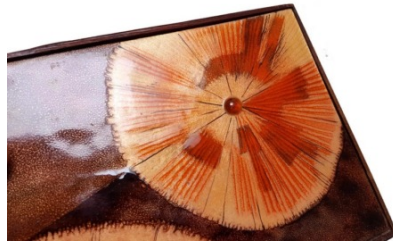

### PRODUCT DESCRIPTION

Mid century modern enamel trinket box, by Irwin Whitaker, 1970s.

---

Trinket box, velvet-lined, mid century modern, enamel on copper by Irwin Whitaker. Irwin Whitaker - Oklahoma-born artist who was prolific in California, Taos, Austin and Michigan. We have several of his works available.

Excellent original condition, wear consistent with age & use

1970s