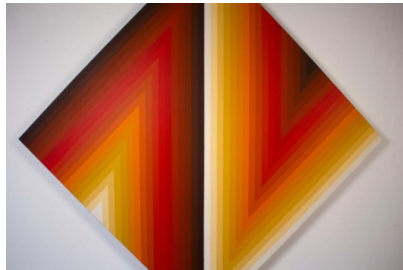

**WALT HINES HARD EDGE ACRYLIC
PAINTING ON CANVAS 'SPACE
SHAFT', 1970S**

\$4,200

SKU: N/A

Categories: [Fine Art](#), [Paintings](#)

GALLERY IMAGES

PRODUCT DESCRIPTION

Mid century modern acrylic painting "Space Craft" by Walt Hines.

This mid century modern painting was commissioned by a prominent modernist family in Connecticut by hard-edge painter Walt Hines in the early 1970s. Designed to hang on the diamond as shown but could be made to hang perpendicular.