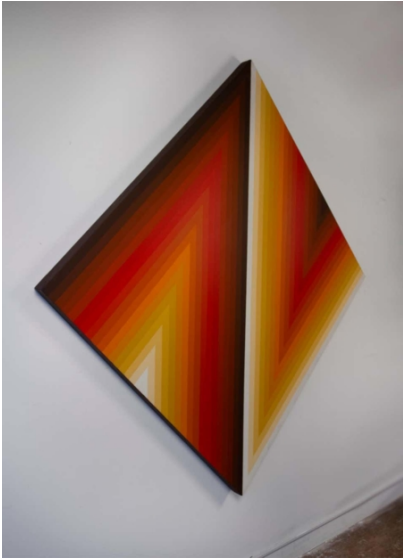

**WALT HINES HARD EDGE ACRYLIC
PAINTING ON CANVAS 'SPACE
SHAFT', 1970S**

\$4,200

SKU: N/A

Categories: [Fine Art](#), [Paintings](#)

GALLERY IMAGES

PRODUCT DESCRIPTION

Mid century modern acrylic painting "Space Craft" by Walt Hines.

This mid century modern painting was commissioned by a prominent modernist family in Connecticut by hard-edge painter Walt Hines in the early 1970s. Designed to hang on the diamond as shown but could be made to hang perpendicular.