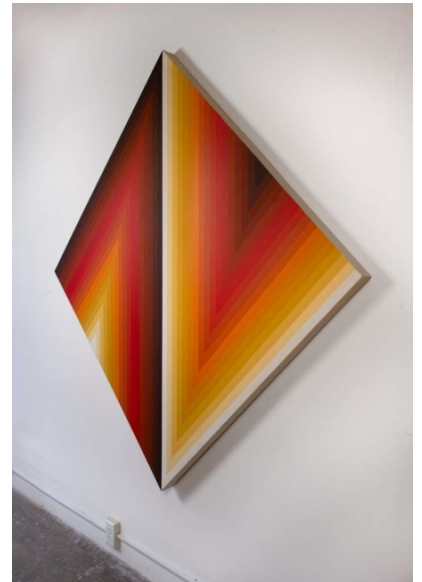

**WALT HINES HARD EDGE ACRYLIC
PAINTING ON CANVAS 'SPACE
SHAFT', 1970S**

\$4,200

SKU: N/A

Categories: [Fine Art](#), [Paintings](#)

GALLERY IMAGES

PRODUCT DESCRIPTION

Mid century modern acrylic painting "Space Craft" by Walt Hines.

This mid century modern painting was commissioned by a prominent modernist family in Connecticut by hard-edge painter Walt Hines in the early 1970s. Designed to hang on the diamond as shown but could be made to hang perpendicular.