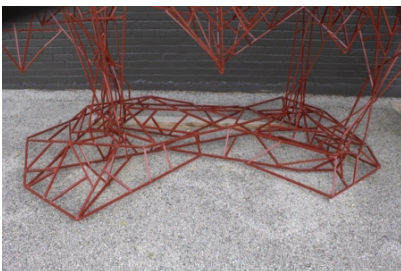

**WELDED STEEL ABSTRACT  
MODERNIST RED HEIFER SCULPTURE  
BY ARTIST MARK DOYLE**

**\$18,500**

---

**SKU: N/A**

**Categories: [Sculpture](#)**

**GALLERY IMAGES**

### **PRODUCT DESCRIPTION**

Large Scale brutalist modern sculpture created by Texas Artist Mark Doyle at the turn of the century. This sculpture was handmade in the artist's studio from hundreds of feet of solid bar square steel rods. It was just recently re-powder coated and is ready for installation. The work is undeniably abstract and simultaneously an anatomically correct representation of the famous red heifer which is shrouded in ancient Hebrew tradition and is also considered by some to be a messianic enigma.